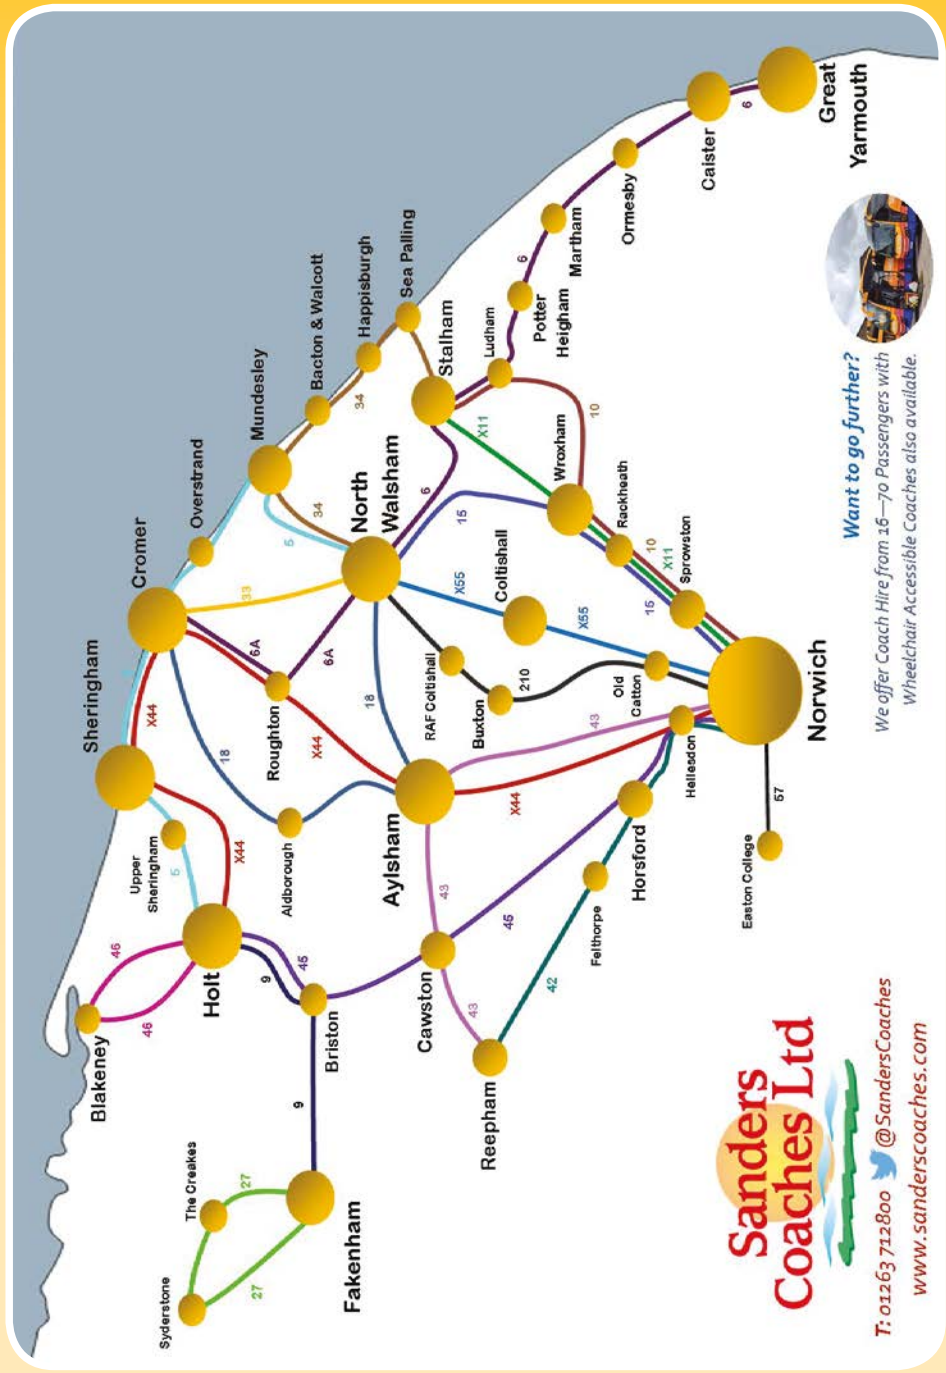

Sanders Coaches Ltd

T: 01263 712800 @SandersCoaches
www.sanderscoaches.com

Want to go further?
We offer Coach Hire from 16-70 Passengers with Wheelchair Accessible Coaches also available.

For any information you may need about our Great Days Out programme, please visit our website
www.sanderscoaches.com Telephone 01263 712800